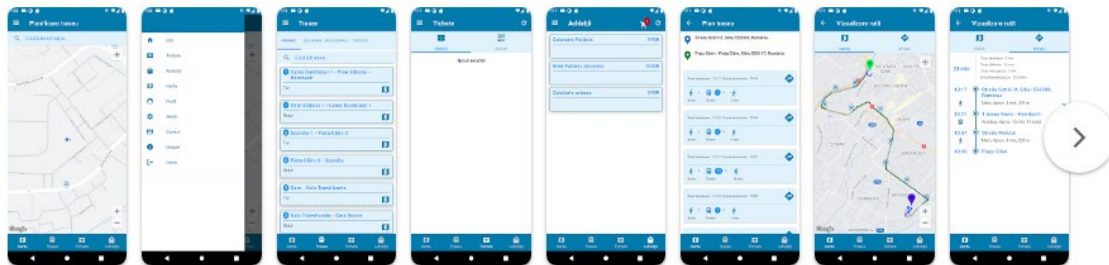

Traveling to Sibiu

Airports:

There is only one airport in Sibiu, Sibiu International Airport (SBZ)

Sibiu International Airport

1. Taxi: (Tariff 2.49 lei/km)

- 924: +40758924924, +40721924924;
- PRONTO: +40269 949, +40726 200 222;
- Real Taxi 948: +40269948, +40725948948

Train station

There is only one train station in Sibiu, Sibiu Central Railway Station

Public transportation:

RURSIB is a public transport operator from Sibiu that operates Bus routes.

SibiuBus

Municipiul Sibiu (S&T)

2,8★
86 de recenzii

10 K+
Descărcări

PEGI 3

Instalează

Aplicația este disponibilă pentru dispozitivul tău

Application on Google Play: SibiuBus

We are looking forward in meeting you in Sibiu at SIITME 2024!