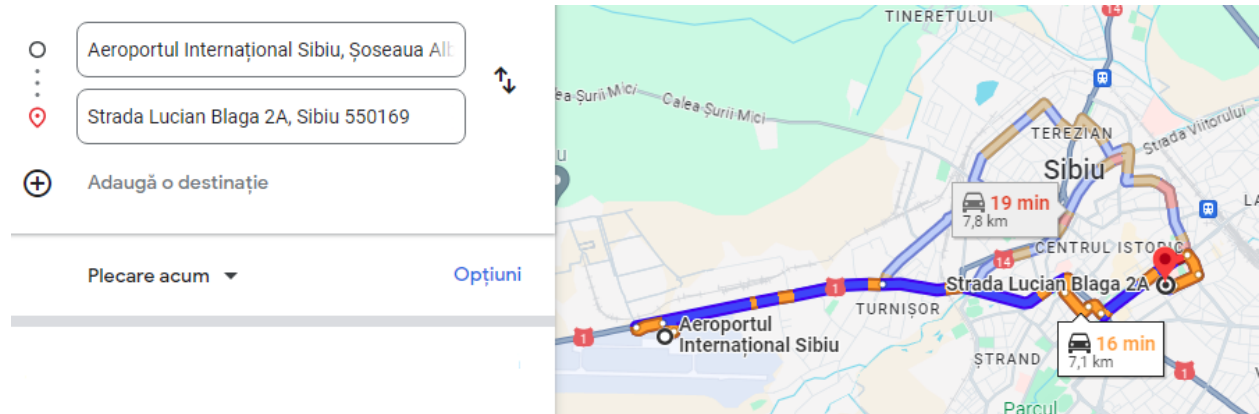

Estimate time: 16 min outside of rush hours (6:00 – 8:00 and 11:00 – 12:00), 30 if you arrive in the morning rush hours (8:00 – 10:00)

2. Uber or Bolt, Apps on Google Play

Estimate time: 16 min outside of rush hours (6:00 – 8:00 and 11:00 – 12:00), 30 if you arrive in the morning rush hours (8:00 – 10:00)

Train station

There is only one train station in Sibiu, Sibiu Central Railway Station

Public transportation:

RURSIB is a public transport operator from Sibiu that operates Bus routes.

SibiuBus

Municipiul Sibiu (S&T)

2,8★
86 de recenzii

10 K+
Descărcări

PEGI 3

Instalează

Aplicația este disponibilă pentru dispozitivul tău